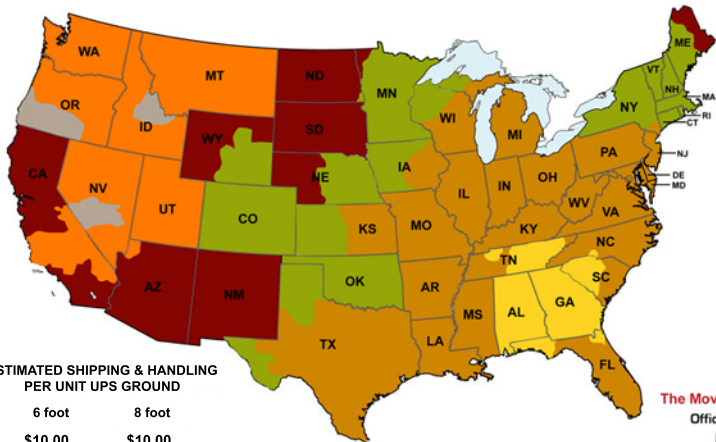

**Table  
Throws**

# MOVEINMEDIA

MEDIA THAT MOVES YOUR BUSINESS

TRANSIT  
DAYS

- 1 DAY
- 2 DAYS
- 3 DAYS
- 4 DAYS
- 5 DAYS
- 6 DAYS

	6 foot	8 foot
\$10.00	\$10.00	\$10.00
\$11.00	\$11.00	\$11.00
\$12.00	\$12.00	\$12.00
\$13.00	\$13.00	\$13.00
\$13.00	\$13.00	\$13.00
\$14.00	\$14.00	\$14.00